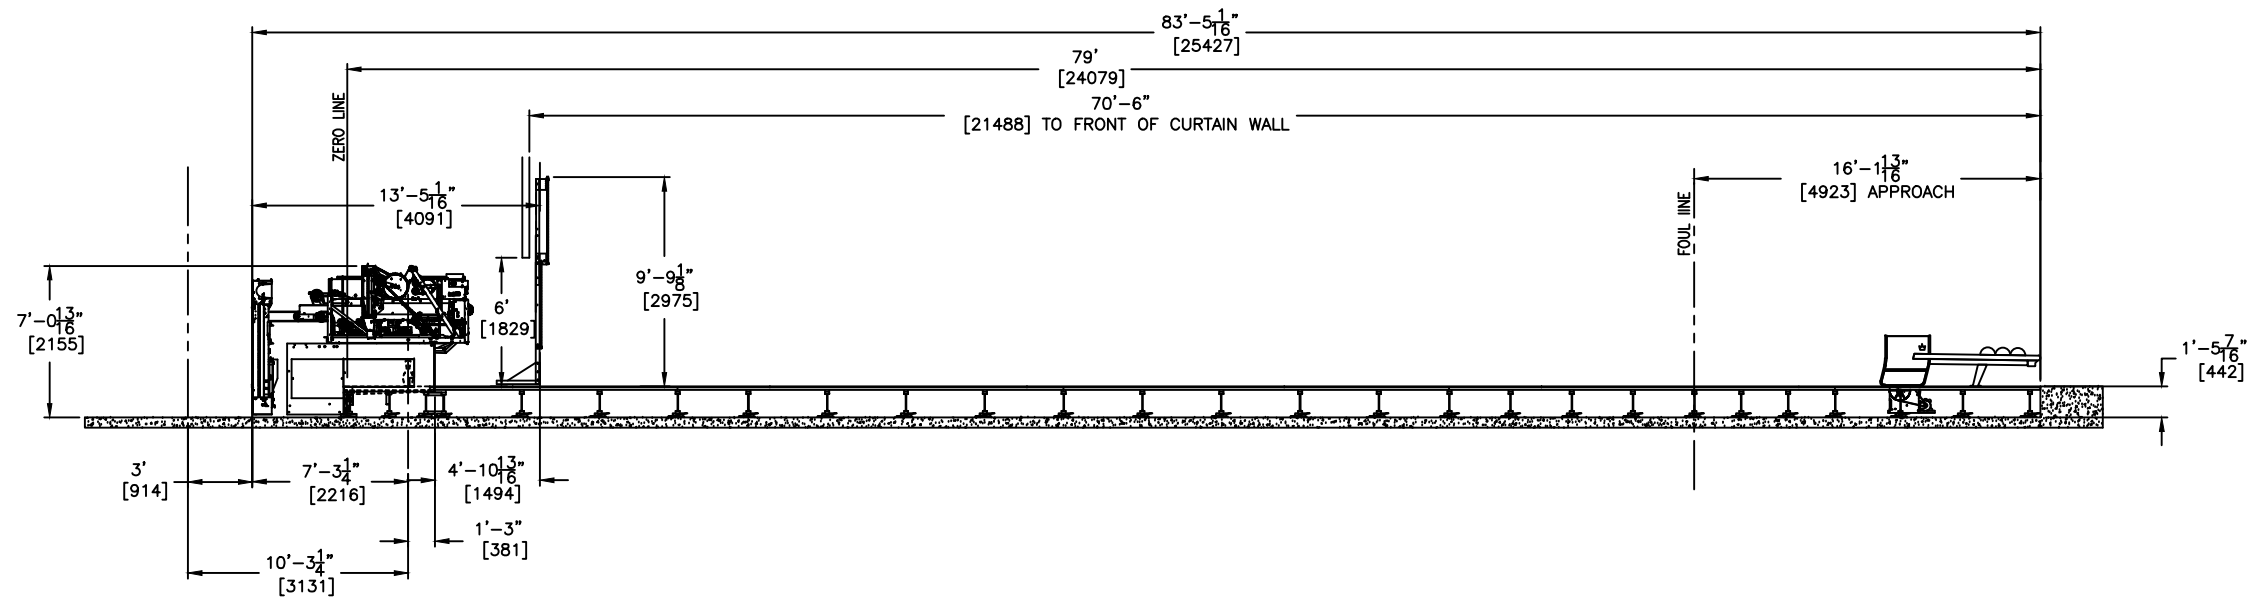

5'
[1524] AISLE
ADVANCED GUARDING

3'
[914] AISLE
BASE GUARDING

GSX 60' LANE