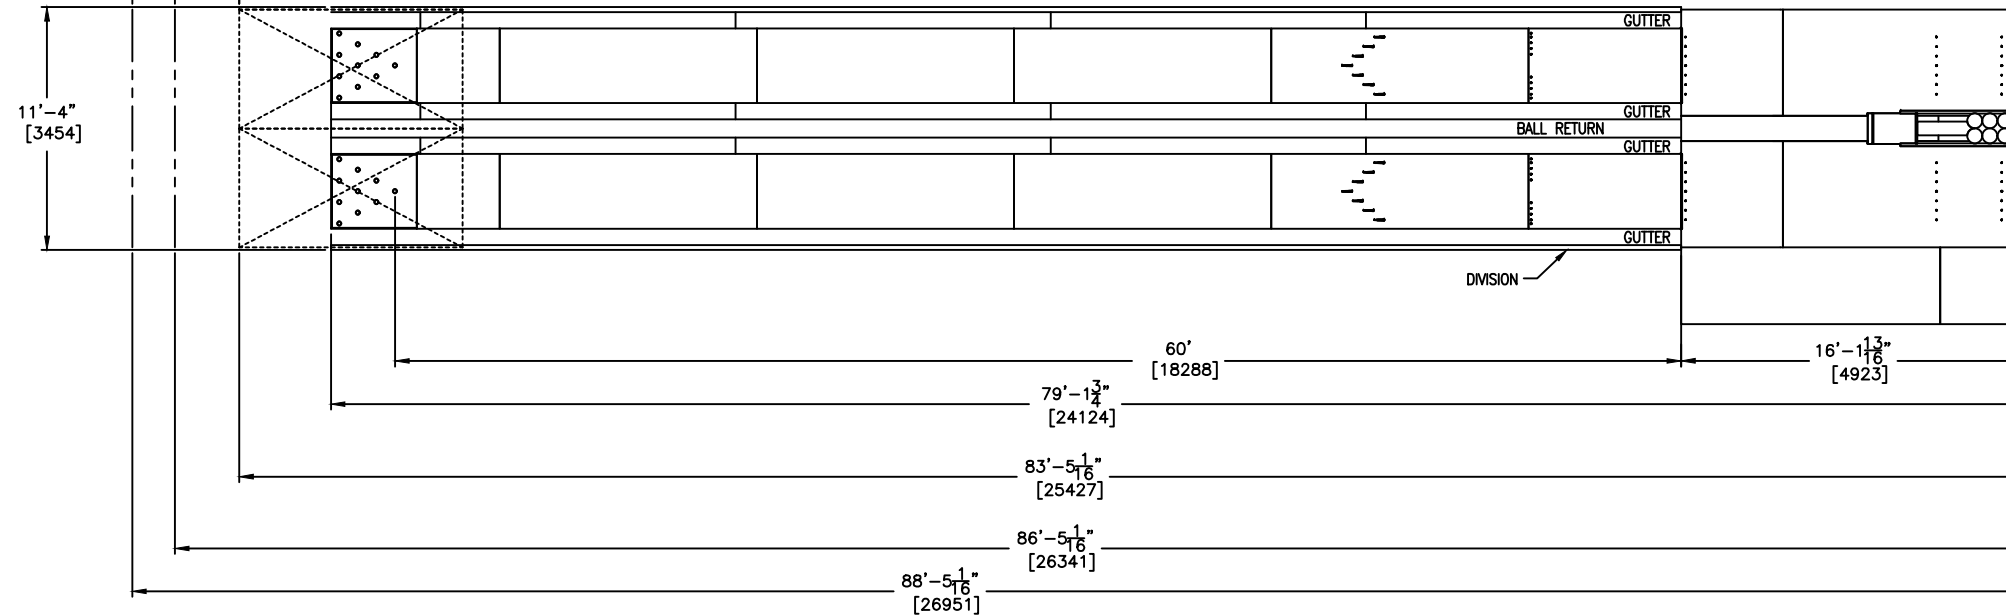

5'
[1524] AISLE
ADVANCED GUARDING

3'
[914] AISLE
BASE GUARDING

GSX 60' LANE