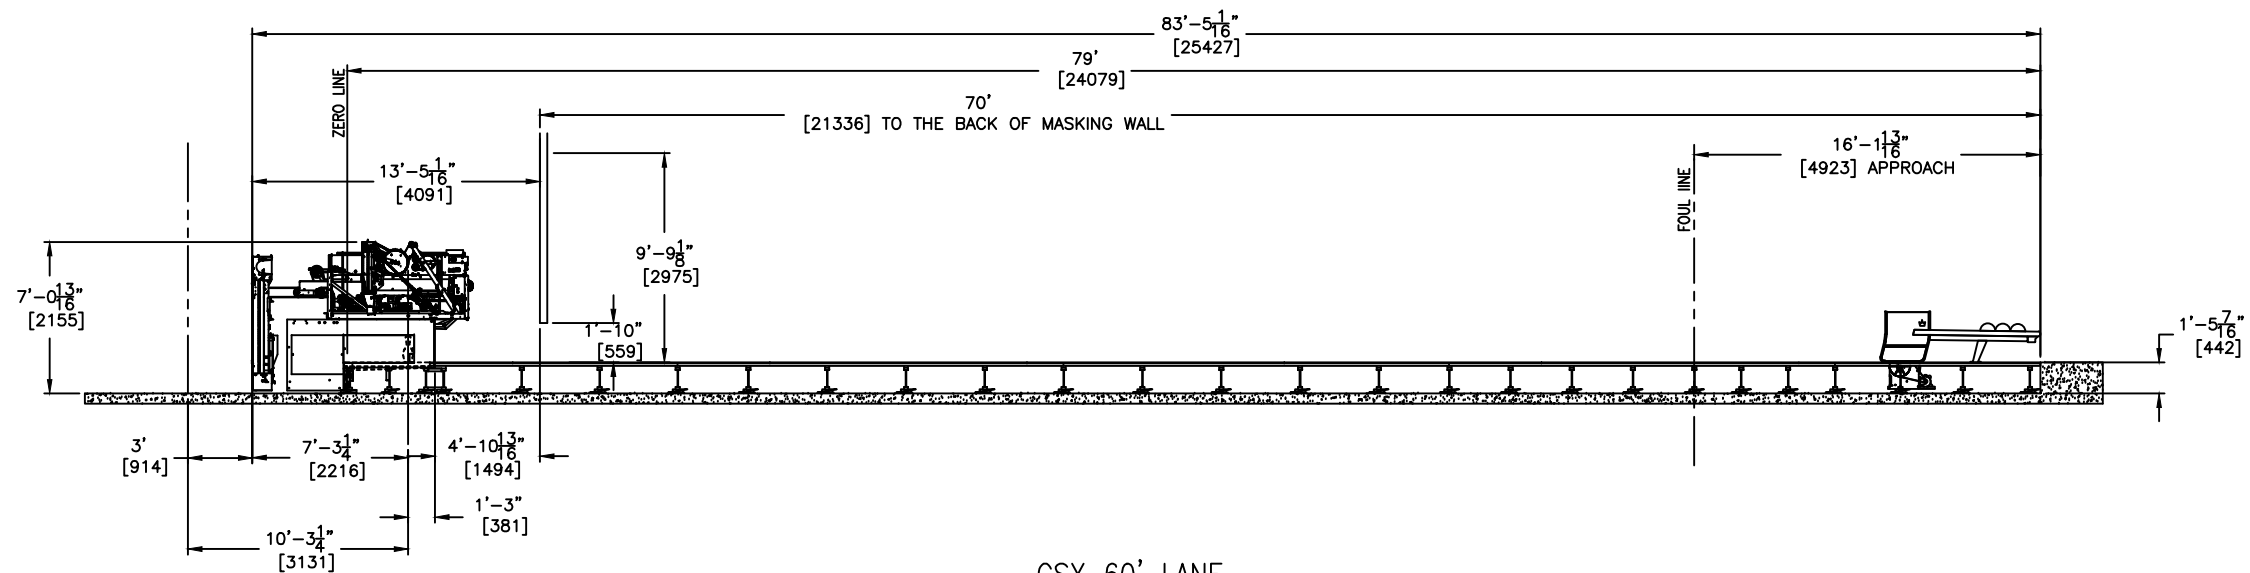

5'
[1524] AISLE
ADVANCED GUARDING

3'
[914] AISLE
BASE GUARDING

GSX 60' LANE